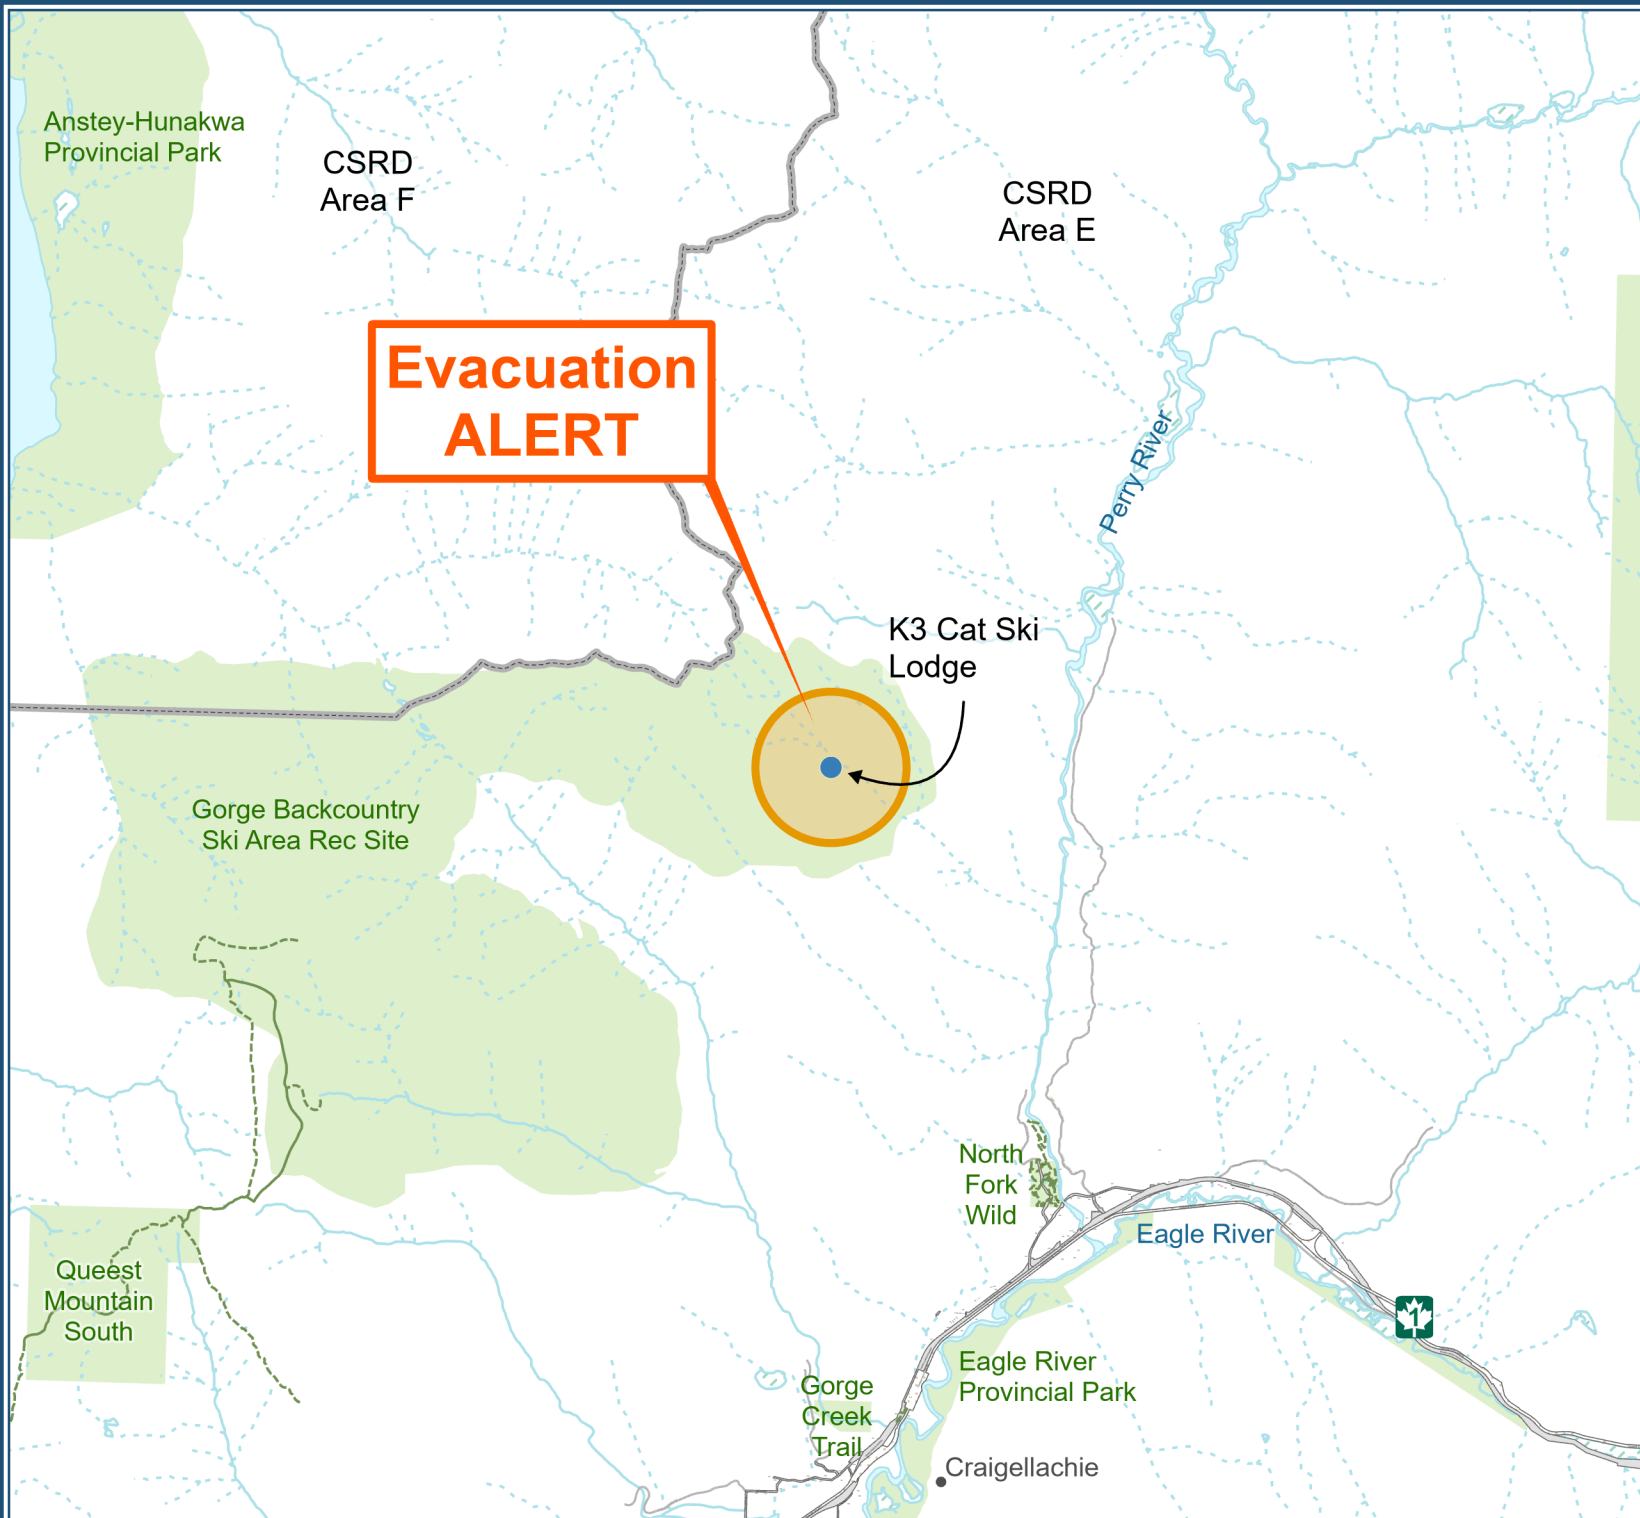

EVACUATION ALERT

Date Effective
2021-JULY-10
02:00pm

Area Under Alert

Affected Areas:

1 km radius around
K3 Cat Ski Lodge
Coordinates:
51°03.08, -118°44.44

Located within the
Gorge Backcountry Ski Area
Recreation Site

Scale 1:100,000 (when printed at 8.5" x 11")