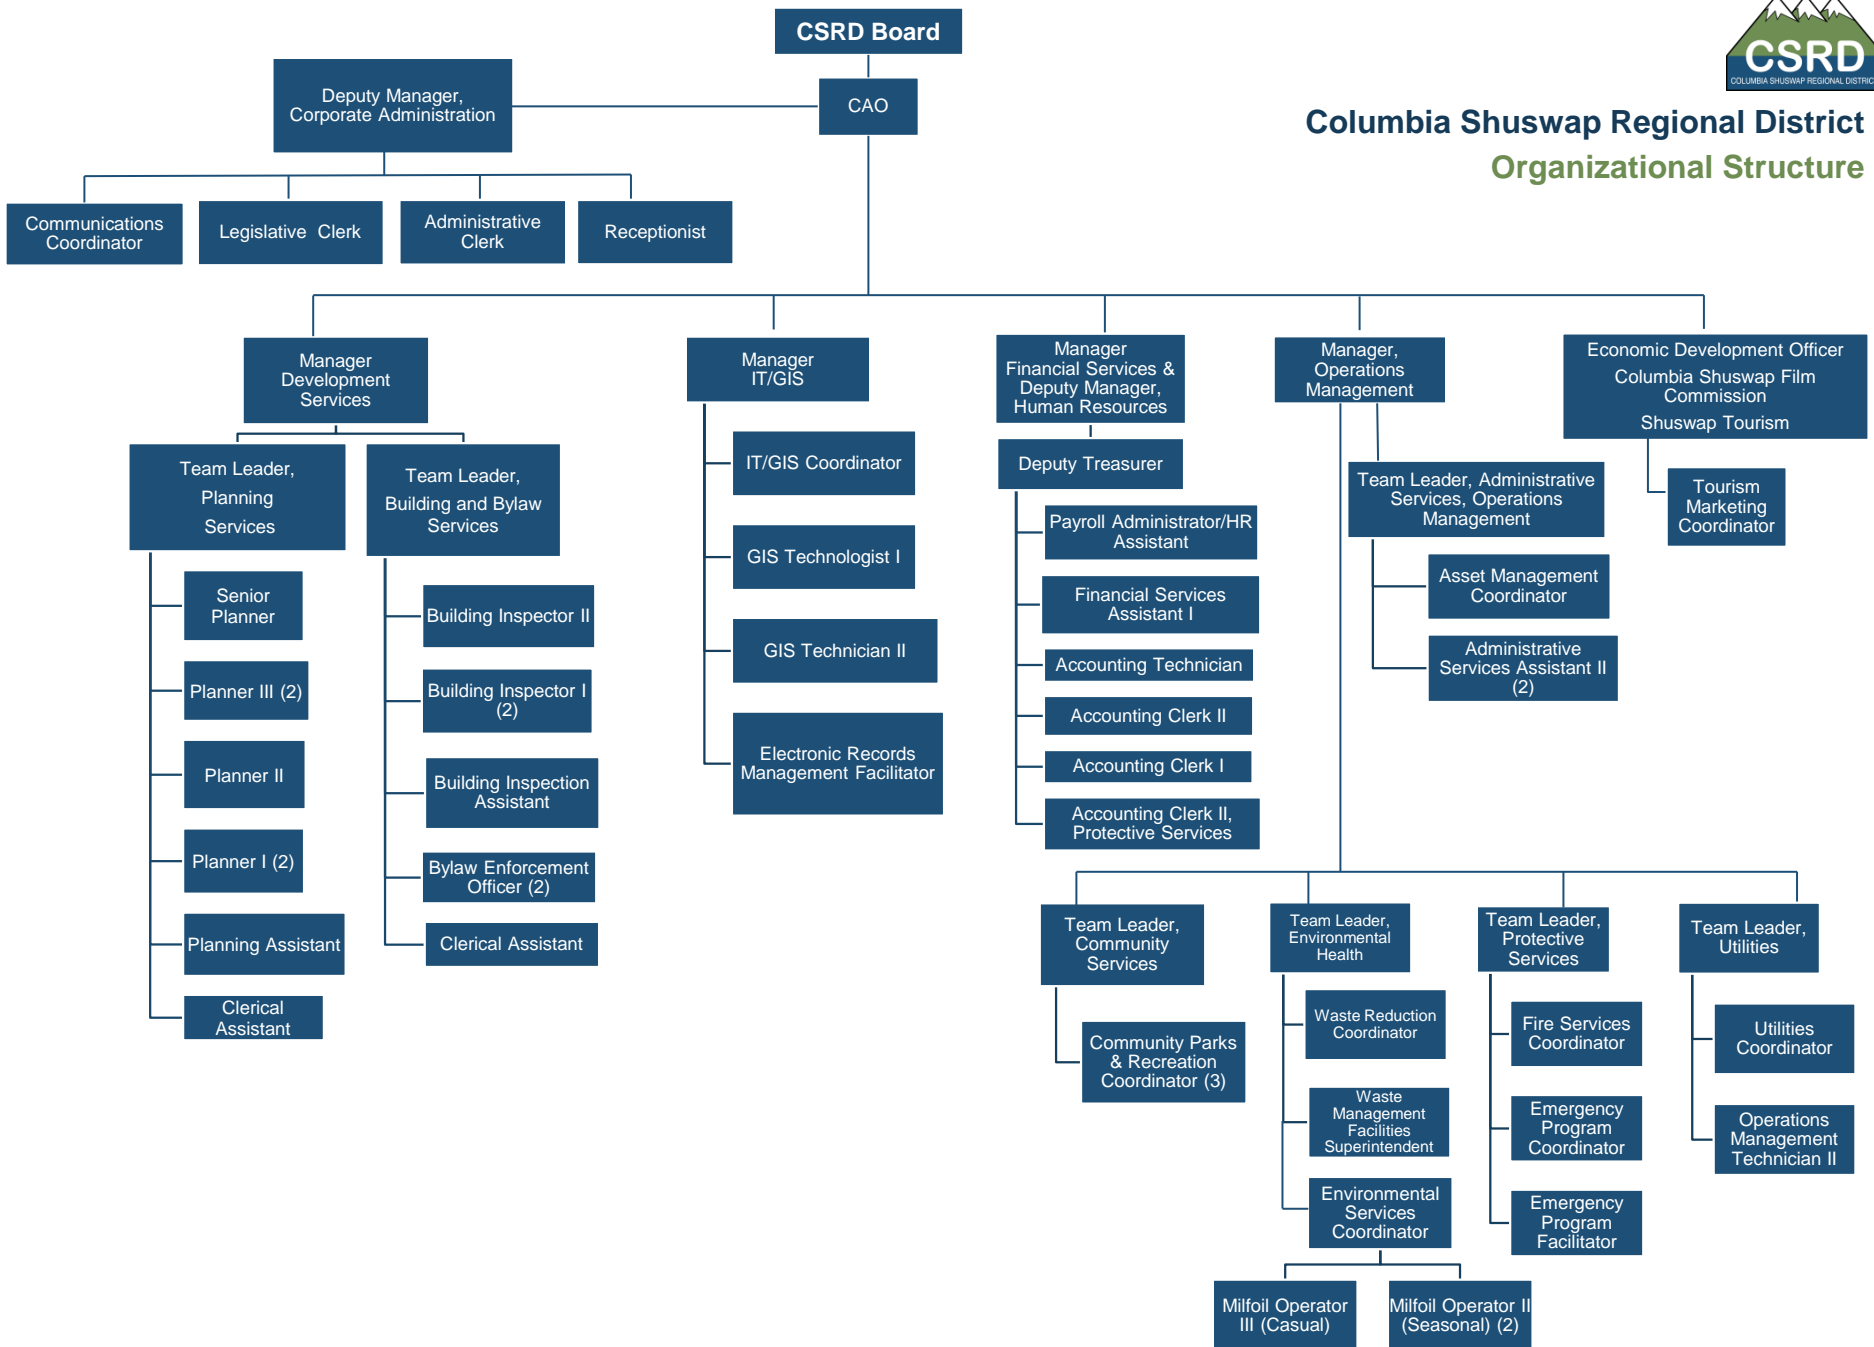

COLUMBIA SHUSWAP REGIONAL DISTRICT

Organizational Structure

Columbia Shuswap Regional District
Organizational Structure

Departments

Columbia Shuswap Regional District

Departments

Corporate Administration

Development Services

Financial Services & Human Resources

IT/GIS

Operations Management

Shuswap Tourism

Film Commission

Department Division

Planning

Building Inspection

Bylaw Enforcement

Community Services

Environmental Health Services

Protective Services

Utilities

Corporate Administration Department

Development Services Department

Economic Development Columbia Shuswap Film Commission Shuswap Tourism

Financial Services Department

IT/GIS Department

Operations Management Department