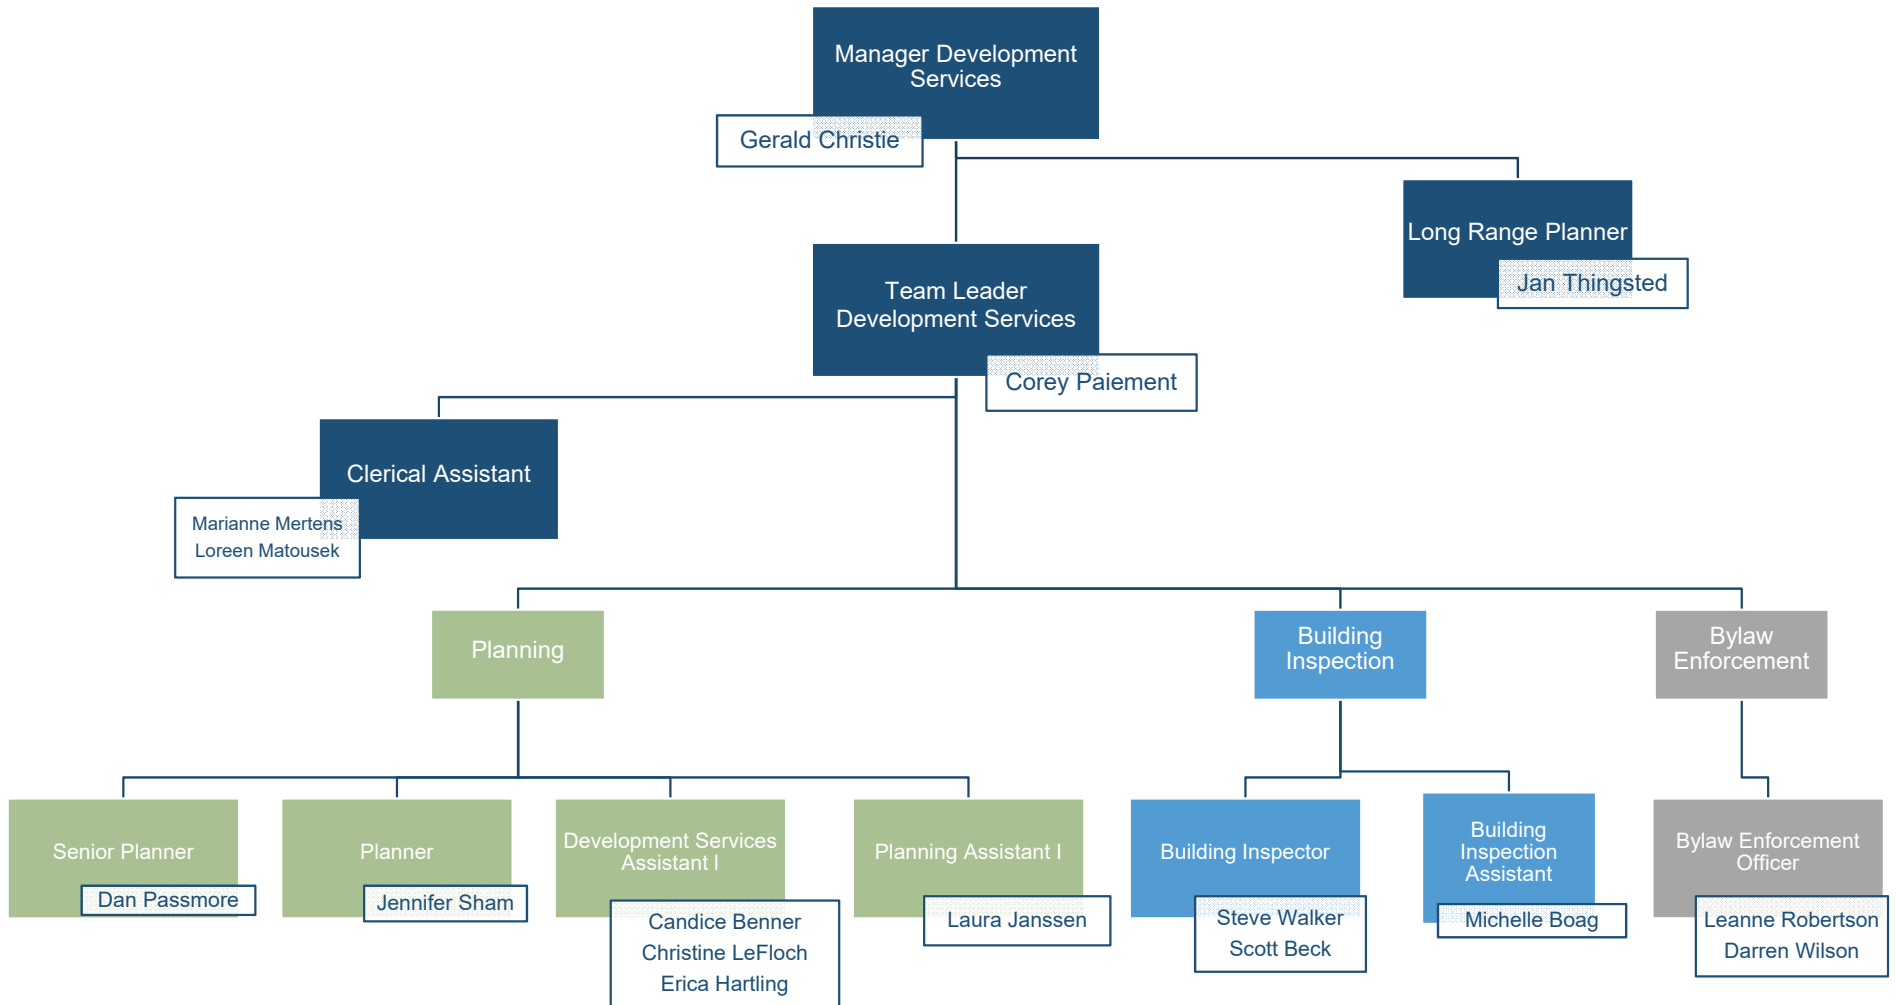

COLUMBIA SHUSWAP REGIONAL DISTRICT

Organizational Structure

Columbia Shuswap Regional District
Organizational Structure

Departments

Corporate Administration Department

Development Services Department

Economic Development Columbia Shuswap Film Commission Shuswap Tourism

Financial Services Department

IT/GIS Department

Operations Management Department