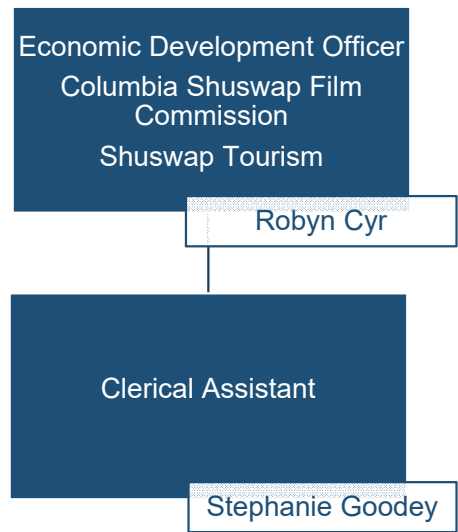

COLUMBIA SHUSWAP REGIONAL DISTRICT

Organizational Structure

Columbia Shuswap Regional District
Organizational Structure

Departments

Corporate Administration Department

Development Services Department

Economic Development Columbia Shuswap Film Commission Shuswap Tourism