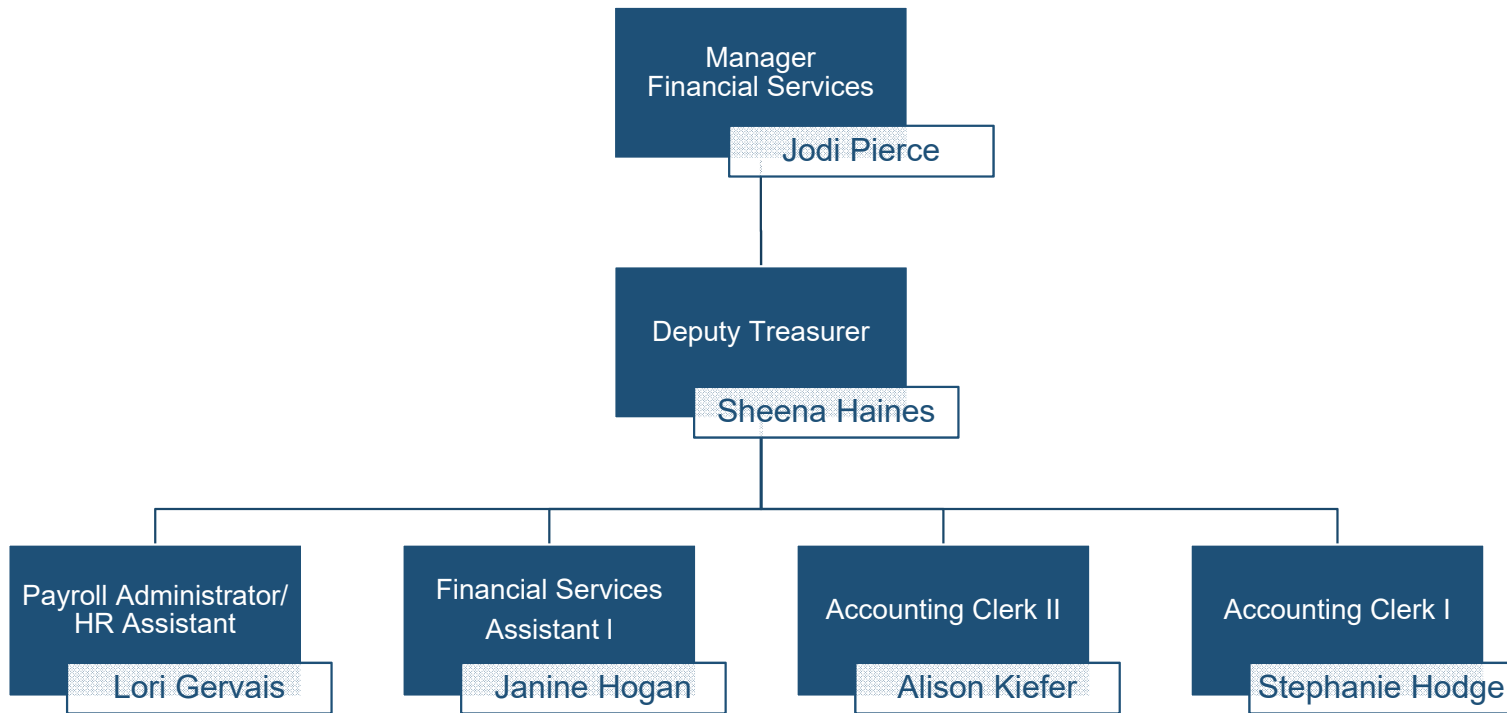

Financial Services Department