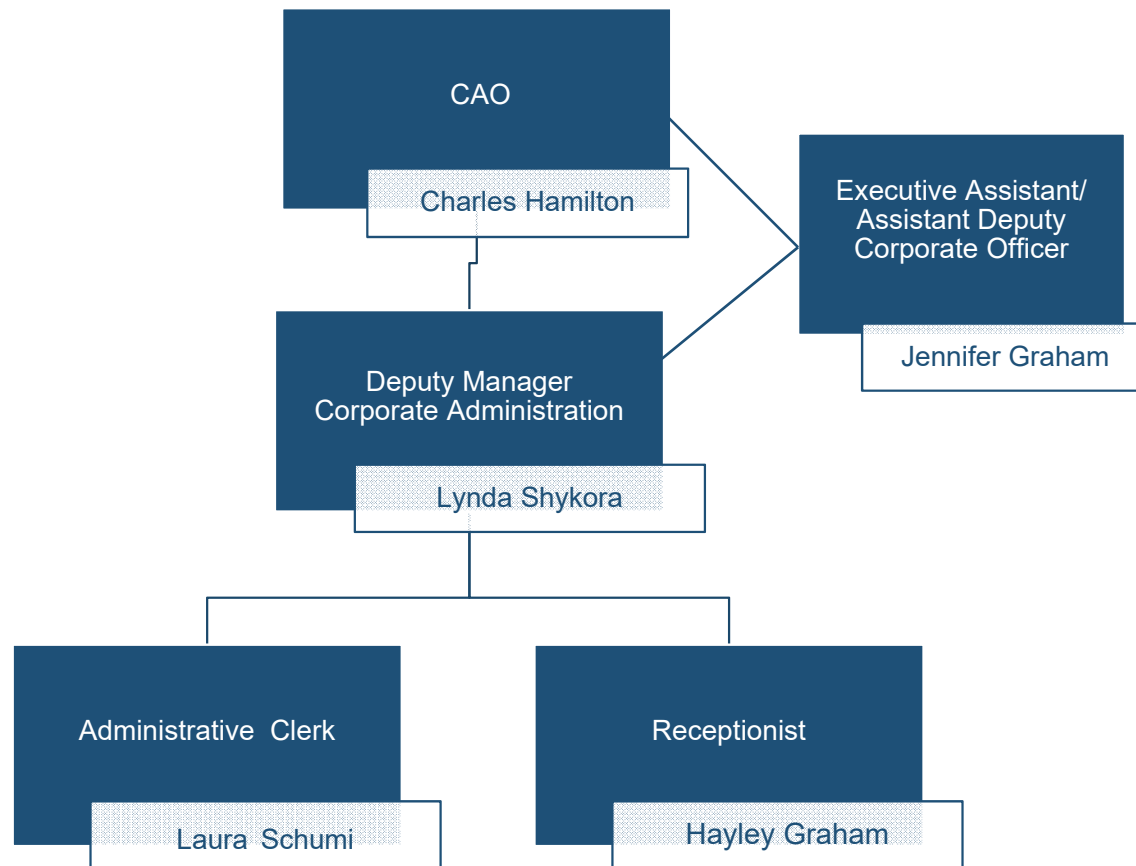

COLUMBIA SHUSWAP REGIONAL DISTRICT

Organizational Structure

Columbia Shuswap Regional District
Organizational Structure

Departments

Corporate Administration Department

Development Services Department

Economic Development Columbia Shuswap Film Commission Shuswap Tourism