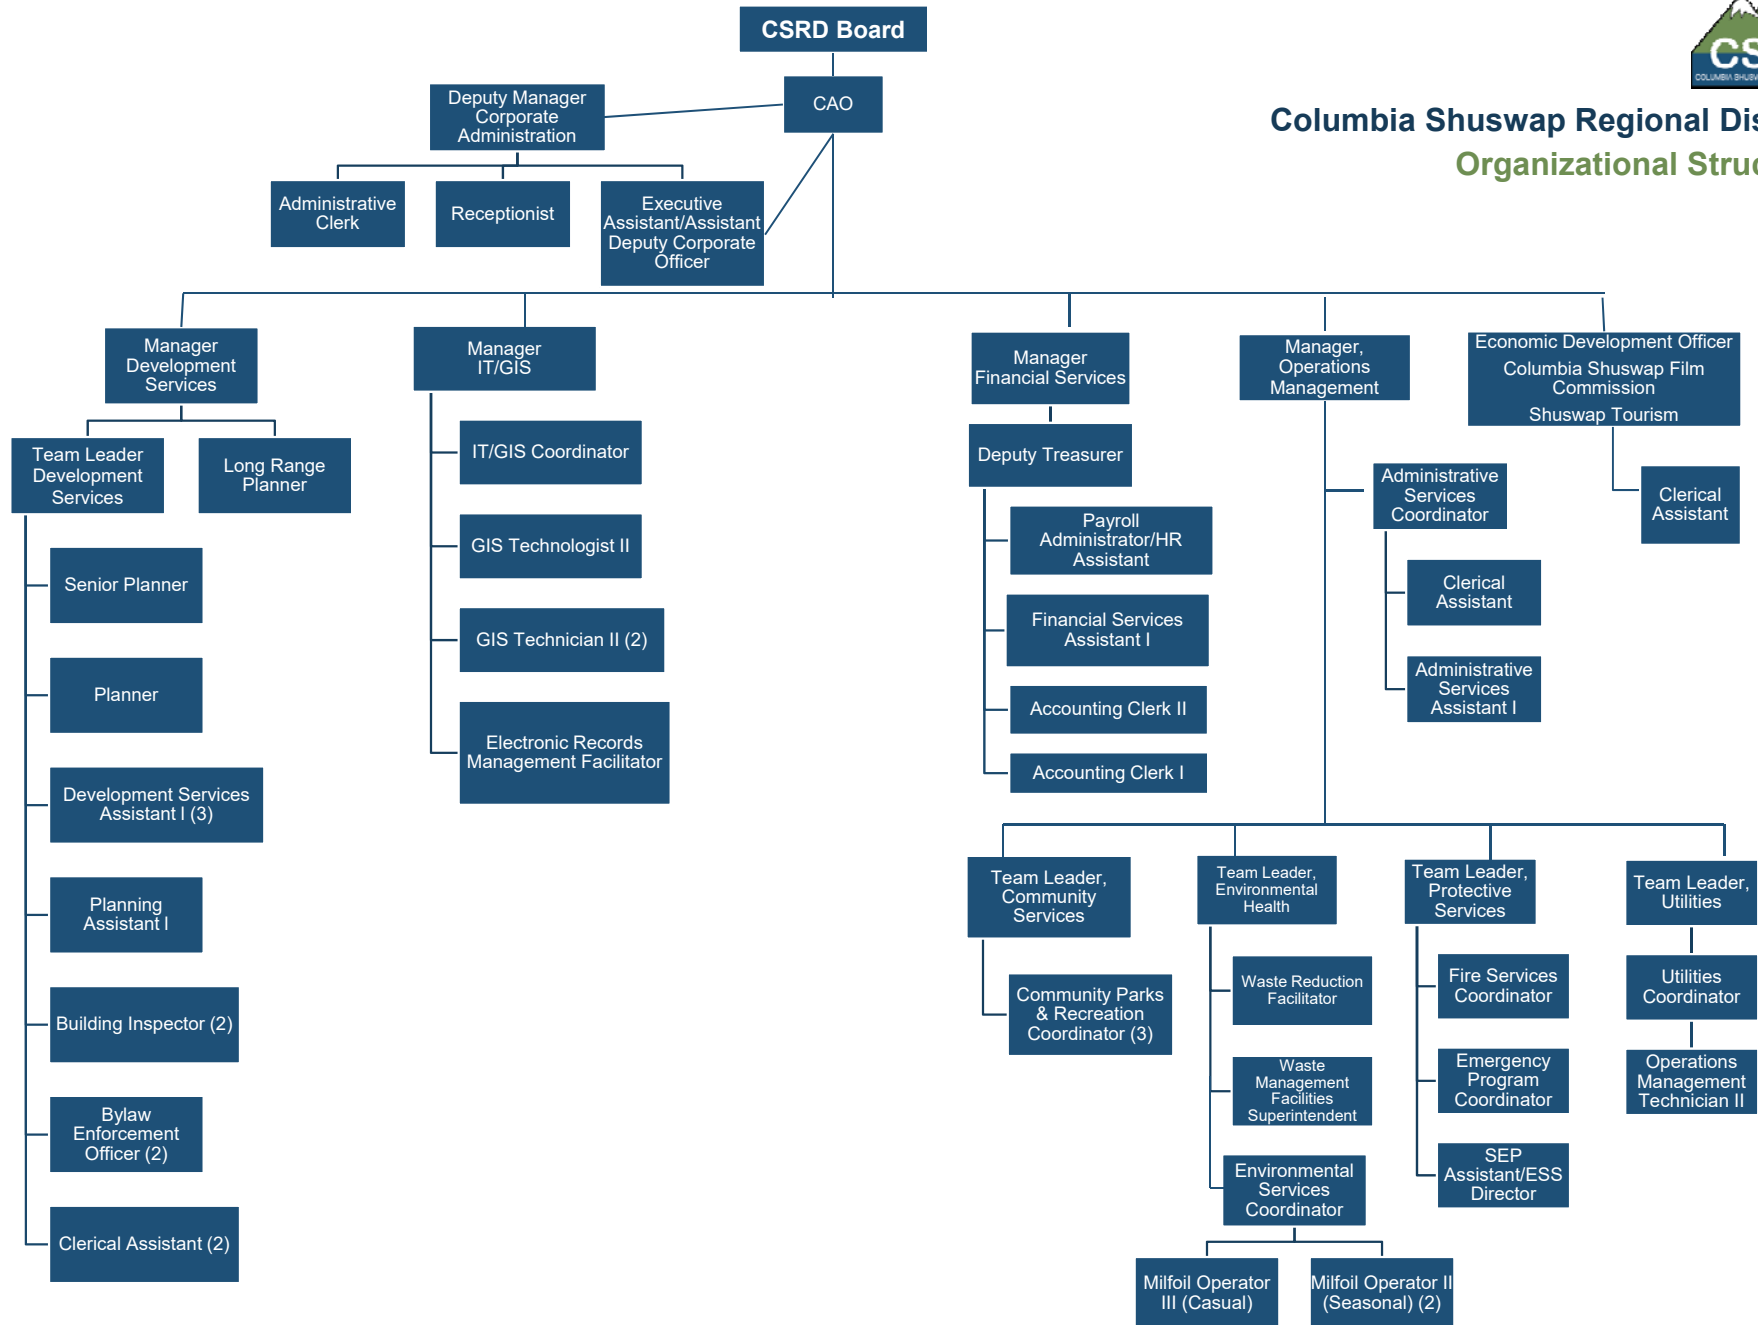

COLUMBIA SHUSWAP REGIONAL DISTRICT

Organizational Structure

Columbia Shuswap Regional District
Organizational Structure

Departments

Corporate Administration Department

Development Services Department

Economic Development Columbia Shuswap Film Commission Shuswap Tourism

Financial Services Department

IT/GIS Department

Operations Management Department