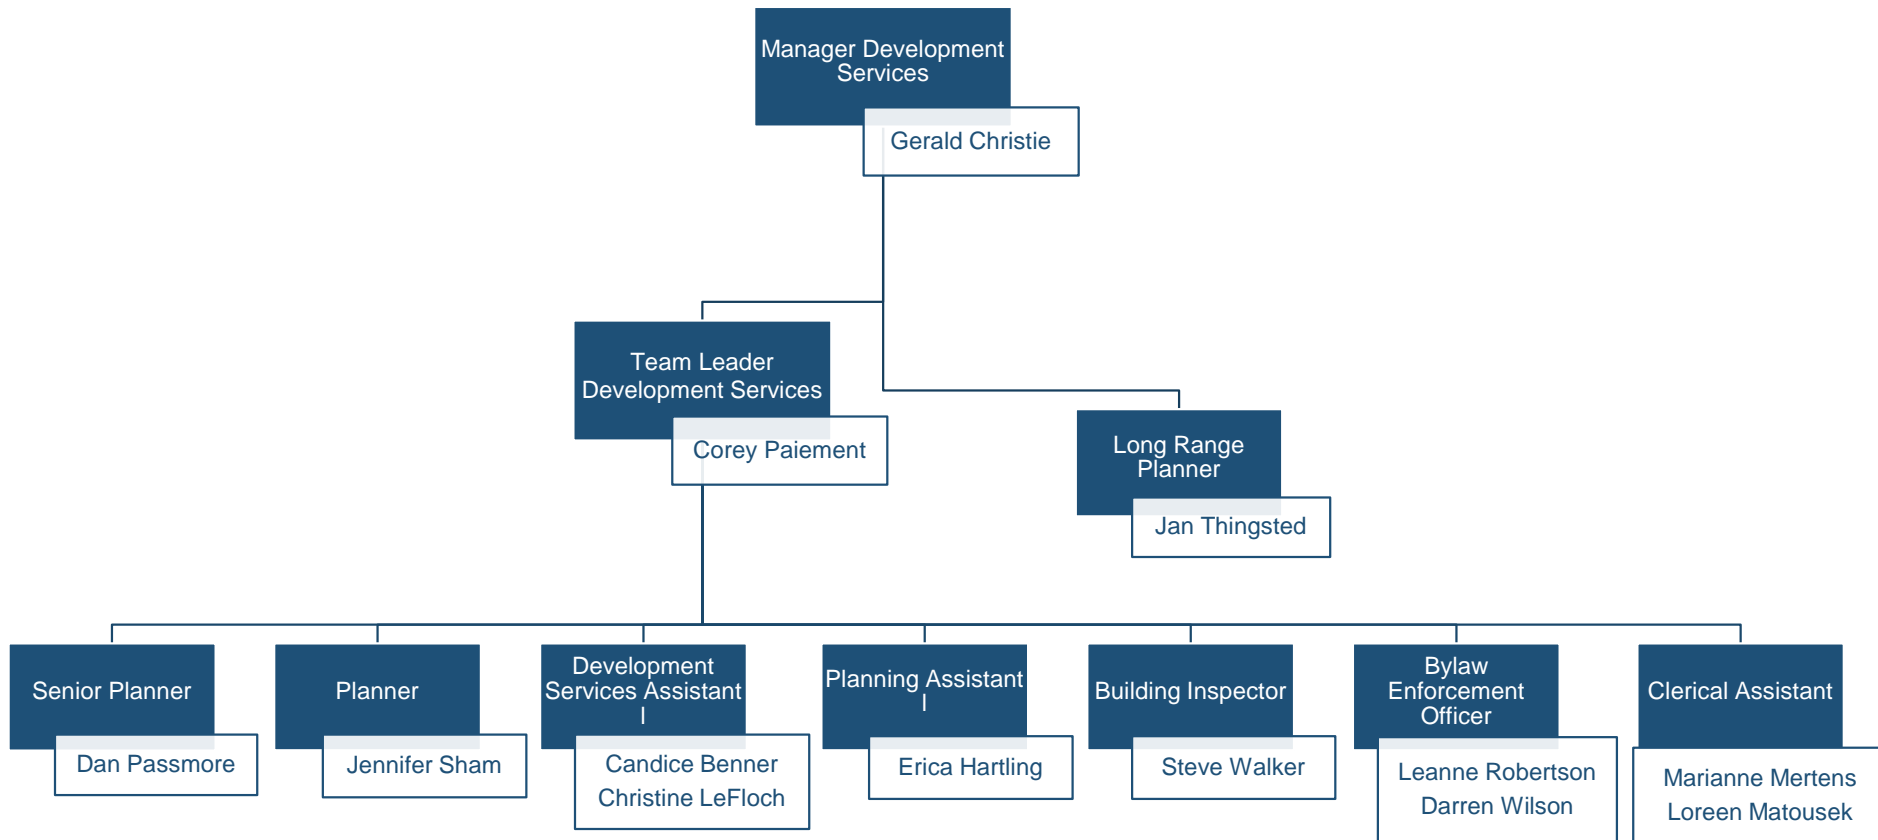

COLUMBIA SHUSWAP REGIONAL DISTRICT

Organizational Structure

Columbia Shuswap Regional District Organizational Structure

Departments

Columbia Shuswap Regional District

Departments

Department Division

Corporate Administration Department

Development Services Department

Economic Development Columbia Shuswap Film Commission Shuswap Tourism

Financial Services Department

IT/GIS Department

Operations Management Department