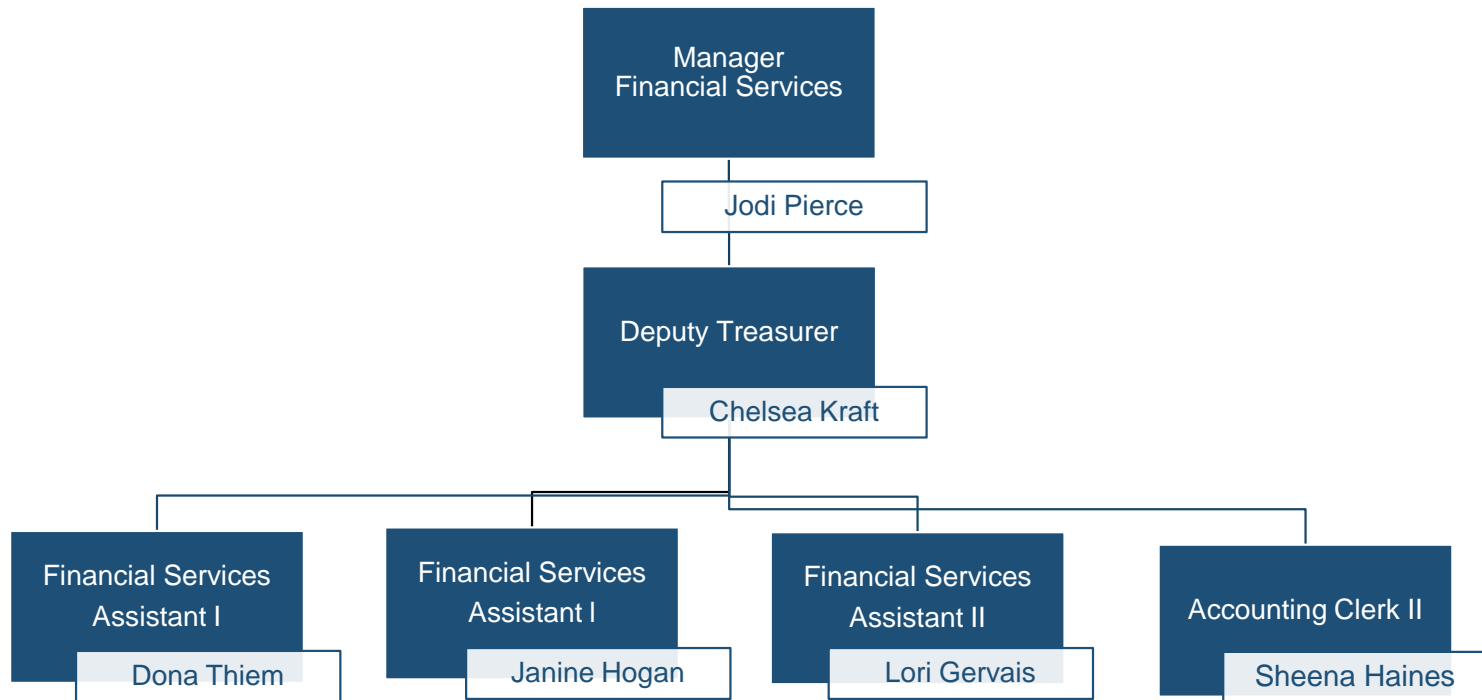

COLUMBIA SHUSWAP REGIONAL DISTRICT

Organizational Structure

Columbia Shuswap Regional District Organizational Structure

Departments

Columbia Shuswap Regional District

Departments

Department Division

Corporate Administration Department

Development Services Department

Economic Development Columbia Shuswap Film Commission Shuswap Tourism

Financial Services Department

IT/GIS Department

Operations Management Department