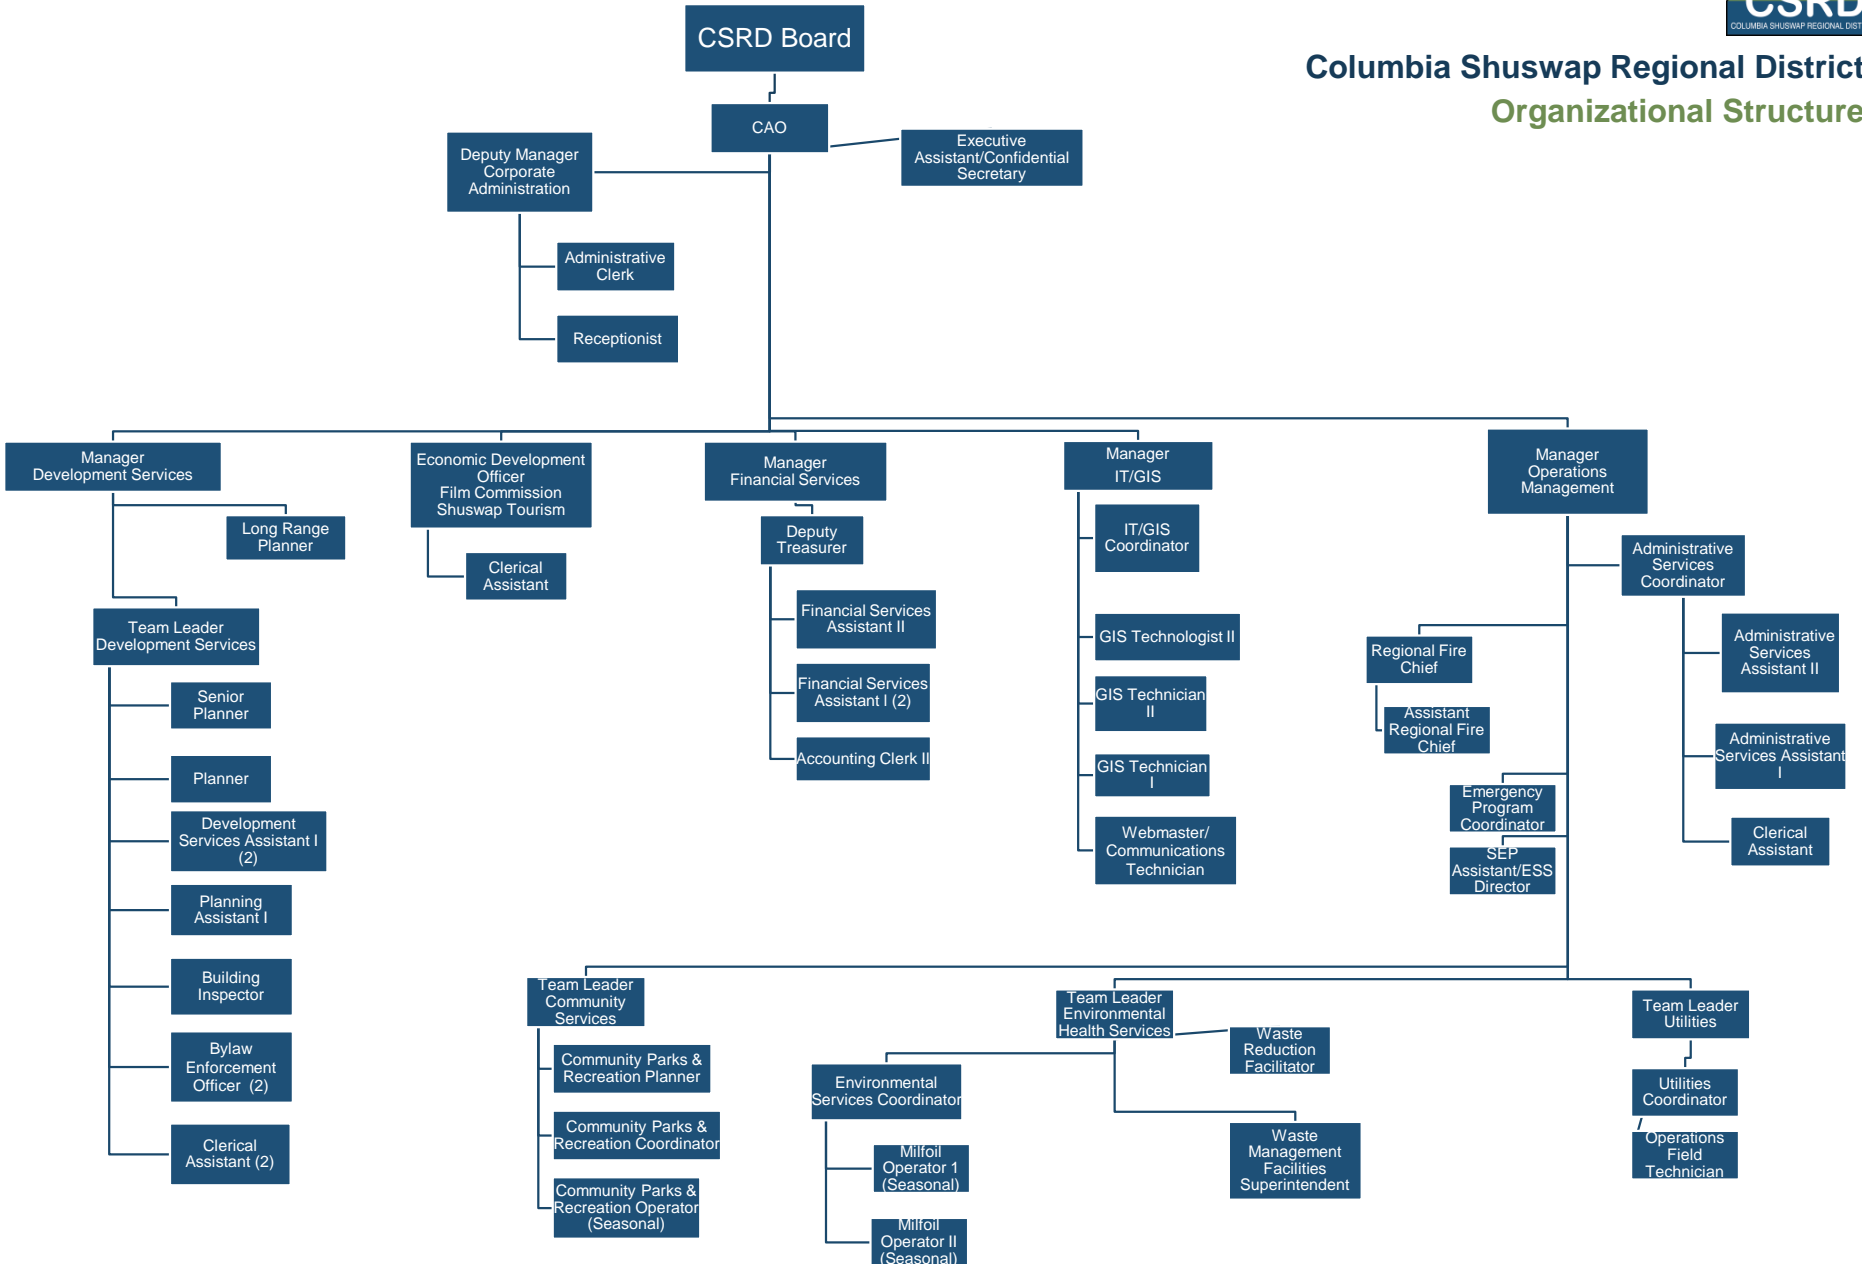

COLUMBIA SHUSWAP REGIONAL DISTRICT

Organizational Structure

Columbia Shuswap Regional District Organizational Structure

Departments

Columbia Shuswap Regional District

Departments

Department Division

Corporate Administration Department

Development Services Department

Economic Development Columbia Shuswap Film Commission Shuswap Tourism

Financial Services Department

IT/GIS Department

Operations Management Department