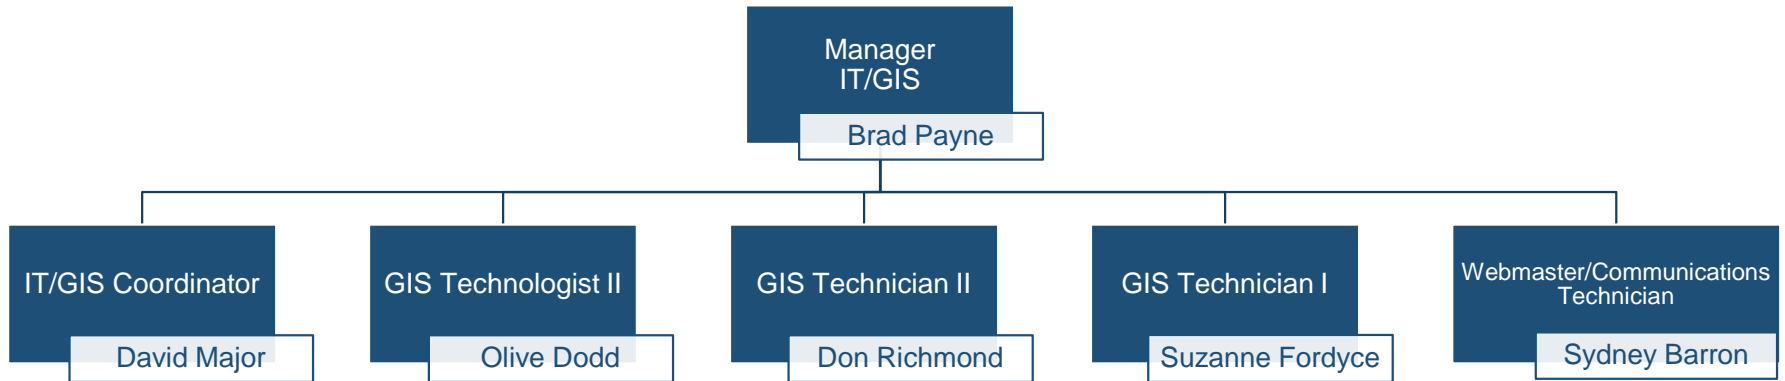

COLUMBIA SHUSWAP REGIONAL DISTRICT

Organizational Structure

Columbia Shuswap Regional District Organizational Structure

Departments

Columbia Shuswap Regional District

Departments

Department Division

Corporate Administration Department

Development Services Department

Economic Development Columbia Shuswap Film Commission Shuswap Tourism

Financial Services Department

IT/GIS Department

Operations Management Department