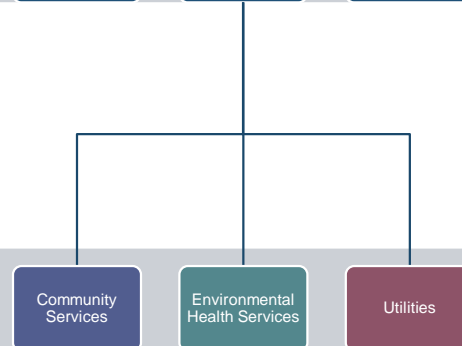

COLUMBIA SHUSWAP REGIONAL DISTRICT

Organizational Structure

Columbia Shuswap Regional District Organizational Structure

Departments

Columbia Shuswap Regional District

Departments

Department Division

Corporate Administration Department

Development Services Department

Economic Development Columbia Shuswap Film Commission Shuswap Tourism

Financial Services Department

IT/GIS Department

Operations Management Department