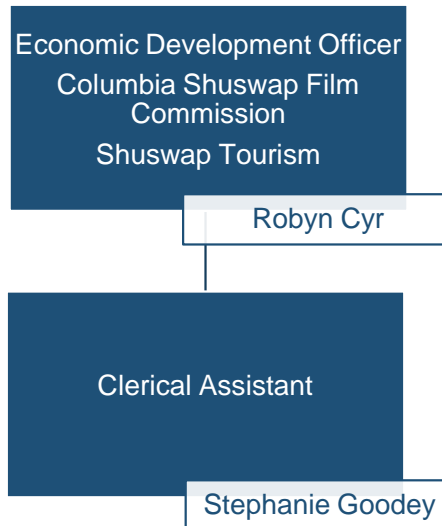

Economic Development Columbia Shuswap Film Commission Shuswap Tourism